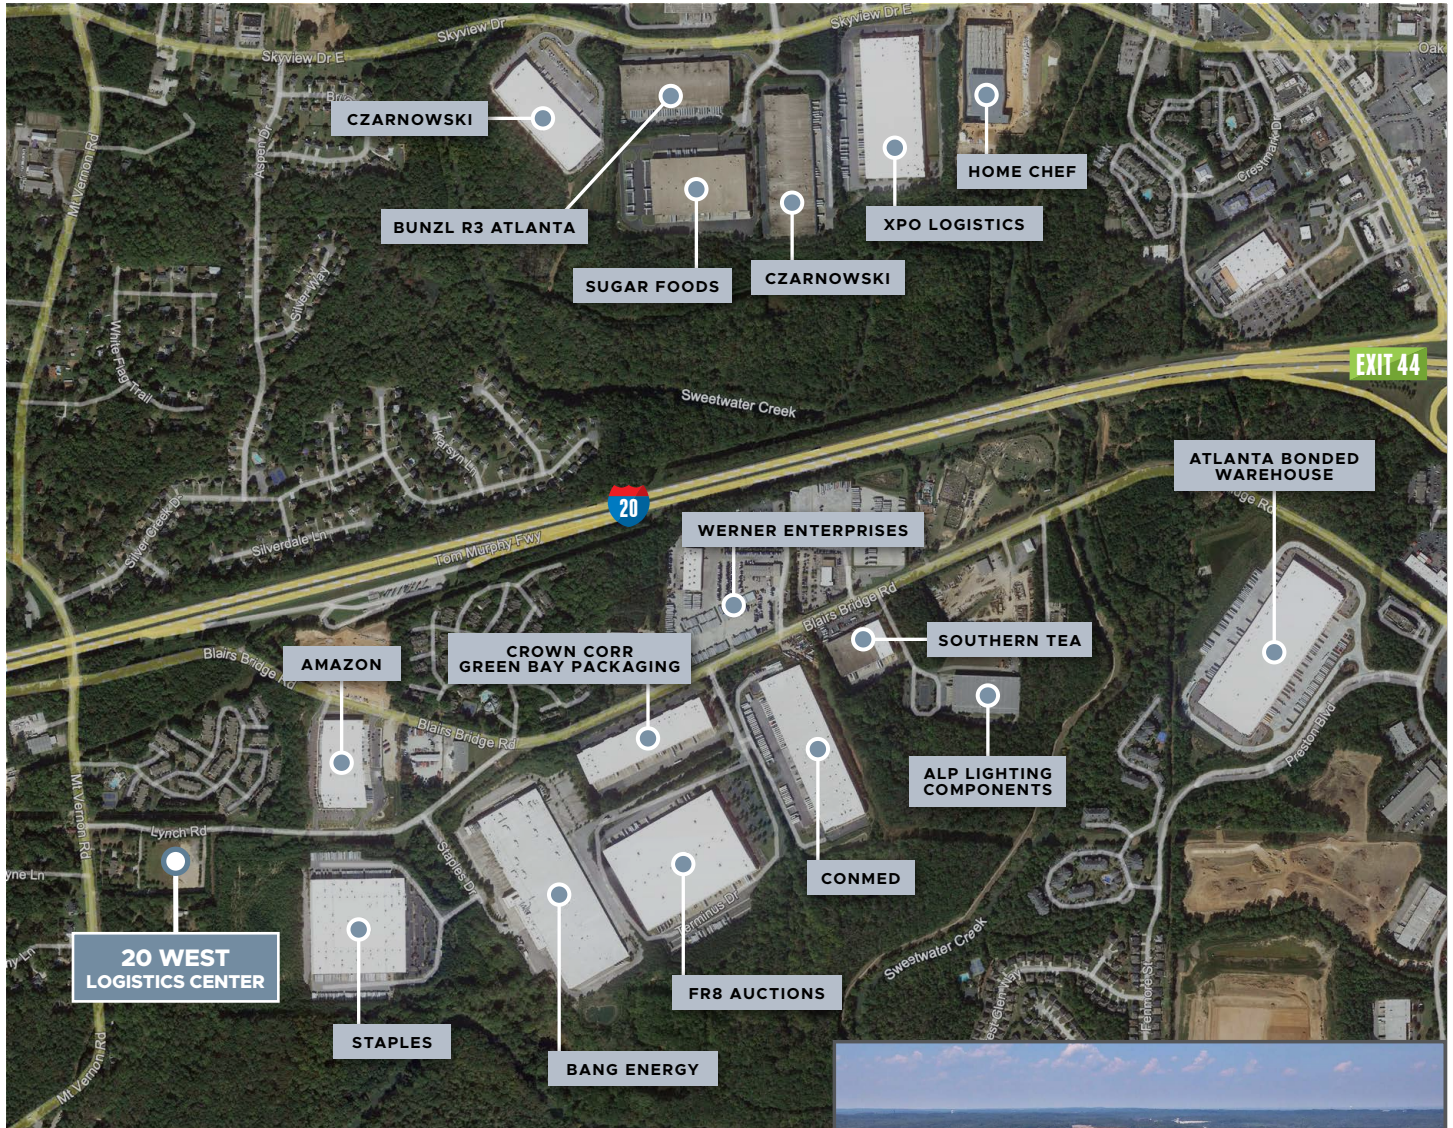

20 WEST LOGISTICS CENTER

1346 Mt. Vernon Road | Douglasville, Georgia 30122

CORPORATE NEIGHBORS

To arrange a tour, please contact:

Austin Brannen

404 812 4050

abrannen@naibg.com

Matt Bentley

404 812 4079

mbentley@naibg.com

Information is deemed from reliable sources. No warranty is made as to its accuracy.