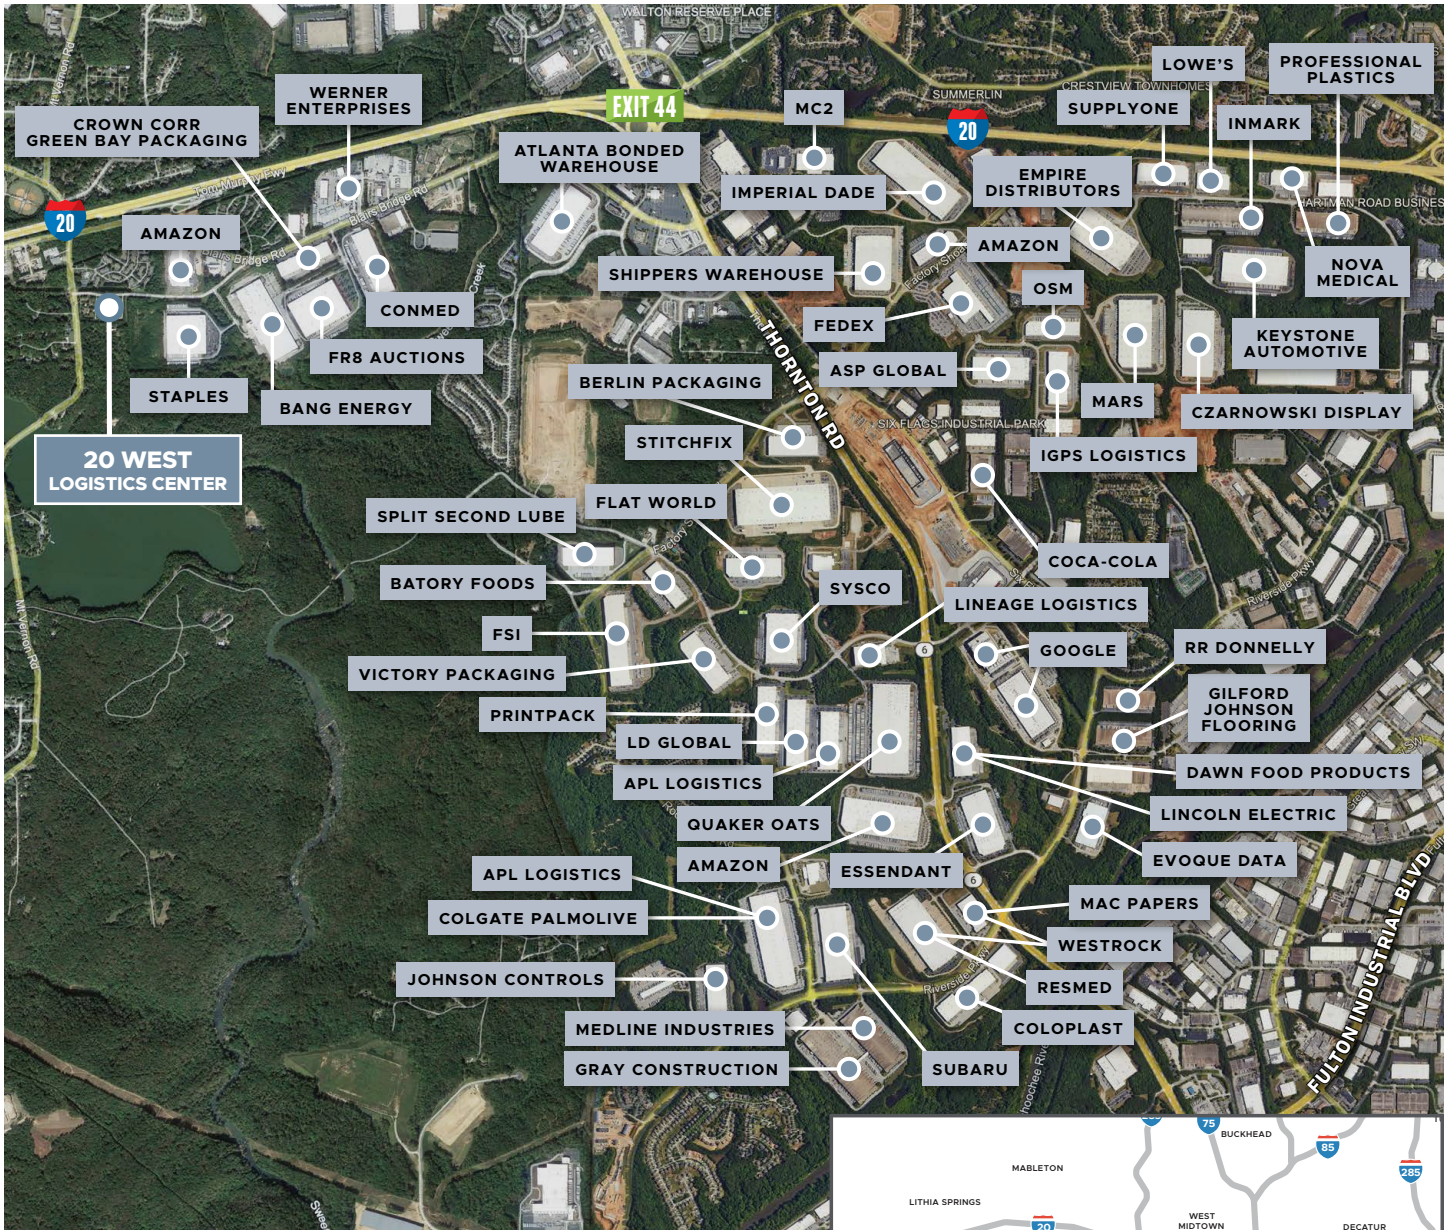

20 WEST LOGISTICS CENTER

1346 Mt. Vernon Road | Douglasville, Georgia 30122

CORPORATE NEIGHBORS