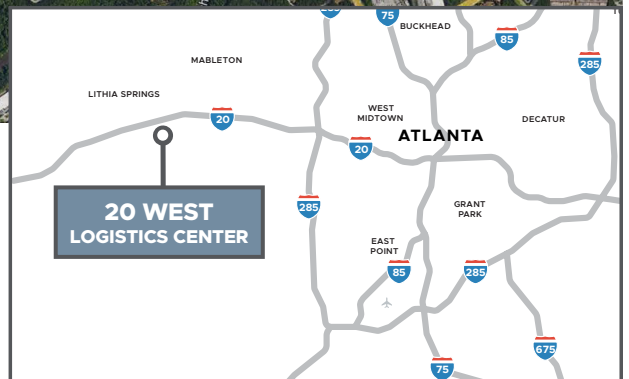

20 WEST LOGISTICS CENTER

1346 Mt. Vernon Road | Douglasville, Georgia 30122

CORPORATE NEIGHBORS