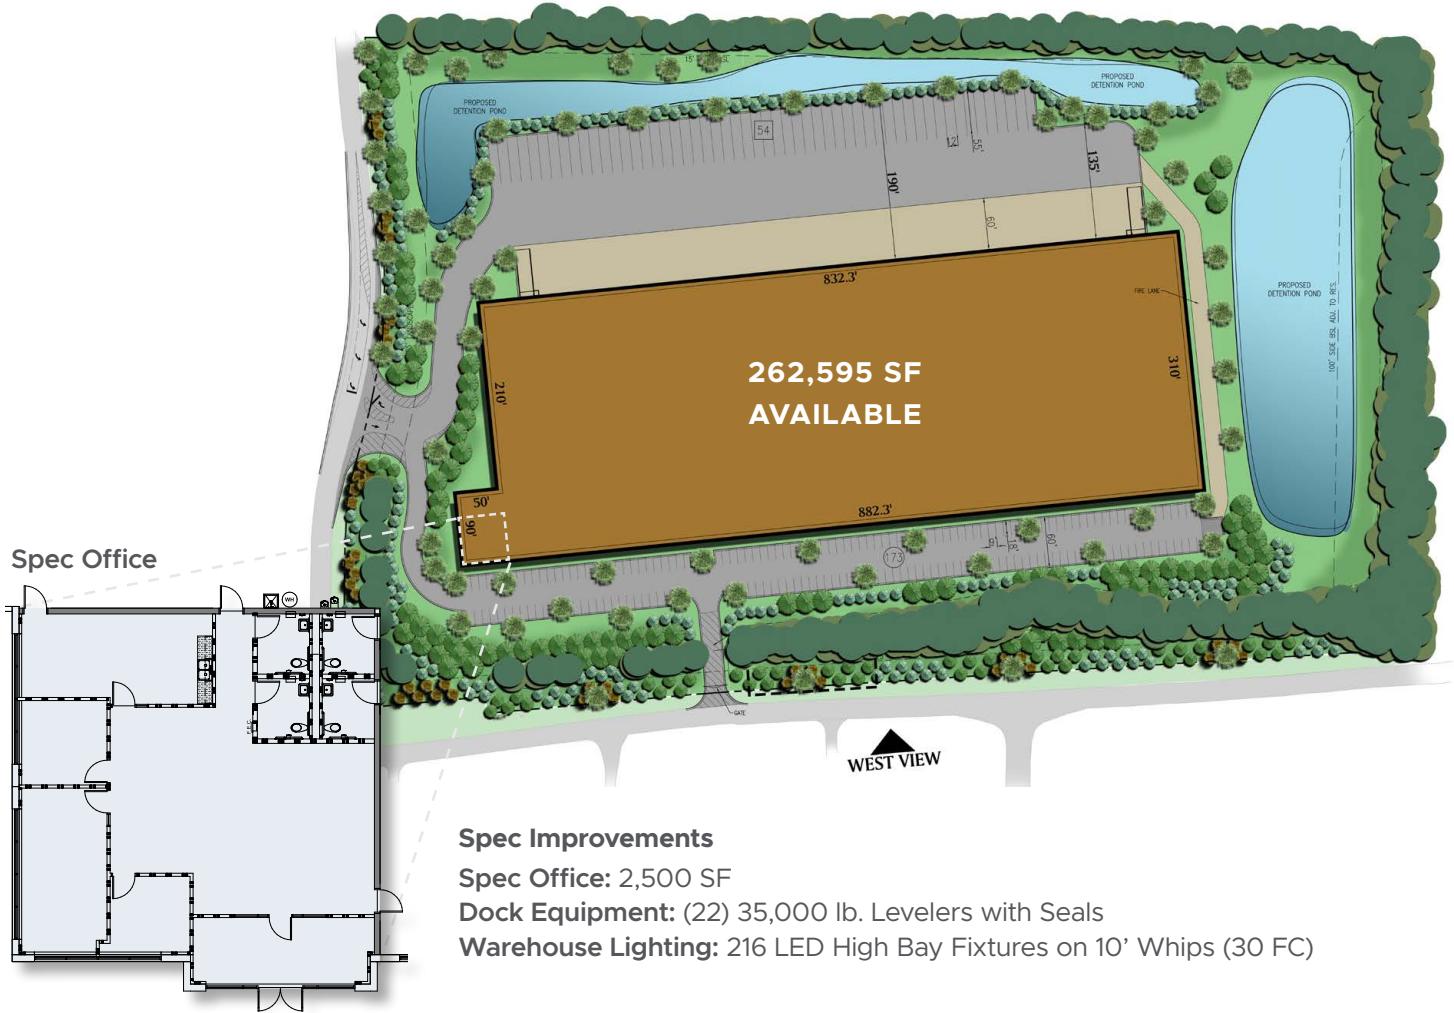

### Spec Improvements

**Spec Office:** 2,500 SF

**Dock Equipment:** (22) 35,000 lb. Levelers with Seals

**Warehouse Lighting:** 216 LED High Bay Fixtures on 10' Whips (30 FC)

<b>SQUARE FEET:</b>	262,595
<b>CONFIGURATION:</b>	Rear load
<b>LAND (ACRES):</b>	21.4
<b>OFFICE SQUARE FEET:</b>	2,500 Spec
<b>CLEAR HEIGHT:</b>	36' clear minimum
<b>CONSTRUCTION TYPE:</b>	Tilt wall
<b>COLUMN SPACING:</b>	52' wide x 50' deep with 60' speed bay
<b>DOCK DOORS:</b>	41 (9' x 10') Dock Doors
<b>DRIVE-IN DOORS:</b>	2 (12' x 14'), ramped

<b>ROOF:</b>	60-mil TPO, 15-year warranty
<b>SPRINKLER:</b>	ESFR
<b>ELECTRICAL:</b>	277 / 480 volt, 3 phase
<b>AUTO PARKING</b>	173 spaces
<b>TRAILER STALLS:</b>	54 storage locations
<b>TRUCK COURT DEPTH:</b>	135'-190' deep asphalt with a 10' concrete dolly pad
<b>FLOOR SLAB:</b>	7", 4,000 PSI
<b>VENTILATION:</b>	1.5 air-changes per hour
<b>POWER:</b>	3 Phase (upon verification)

## LOCATION

The property, located in Douglasville, Georgia, is a 262,595 SF industrial building. It is strategically positioned at the intersection of Mt. Vernon Road and Lynch Road, 1.2 miles from I-20 at Exit 41 and 2.4 miles from I-20 at Exit 44. At the epicenter of the I-20 West/Douglasville market, the property provides ideal access to a wide array of intermodal facilities.