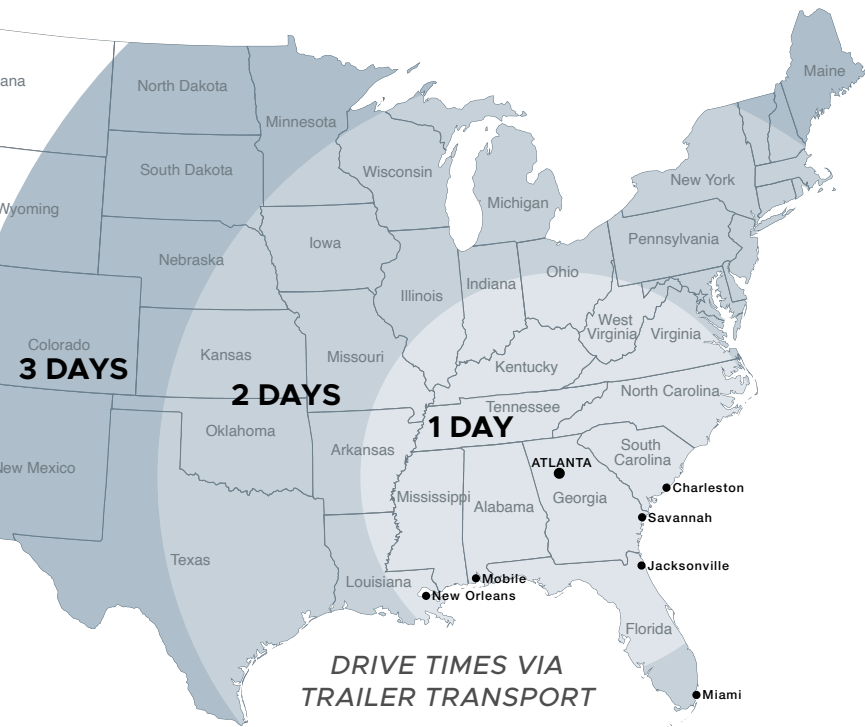

## LOCATION

The property, located in Douglasville, Georgia, is a 262,595 SF industrial building. It is strategically positioned at the intersection of Mt. Vernon Road and Lynch Road, 1.2 miles from I-20 at Exit 41 and 2.4 miles from I-20 at Exit 44. At the epicenter of the I-20 West/Douglasville market, the property provides ideal access to a wide array of intermodal facilities.

### INTERMODAL

Norfolk Southern (Austell)	5.3 miles
Norfolk Southern (Atlanta)	18.0 miles
CSX Transportation	18.6 miles
Fed Ex Hub Factory Shoals	3.3 miles
UPS Hub Charlie Brown	8.0 miles

### INTERSTATE

I-20 (Exit 40)	1.2 miles
I-20 (Exit 44)	2.4 miles
I-285	11.9 miles
I-85	16.8 miles

### PORT CITIES

Savannah, GA	266 miles
Charleston, SC	322 miles
Mobile, AL	324 miles
Jacksonville, FL	373 miles
New Orleans, LA	467 miles
Miami, FL	679 miles